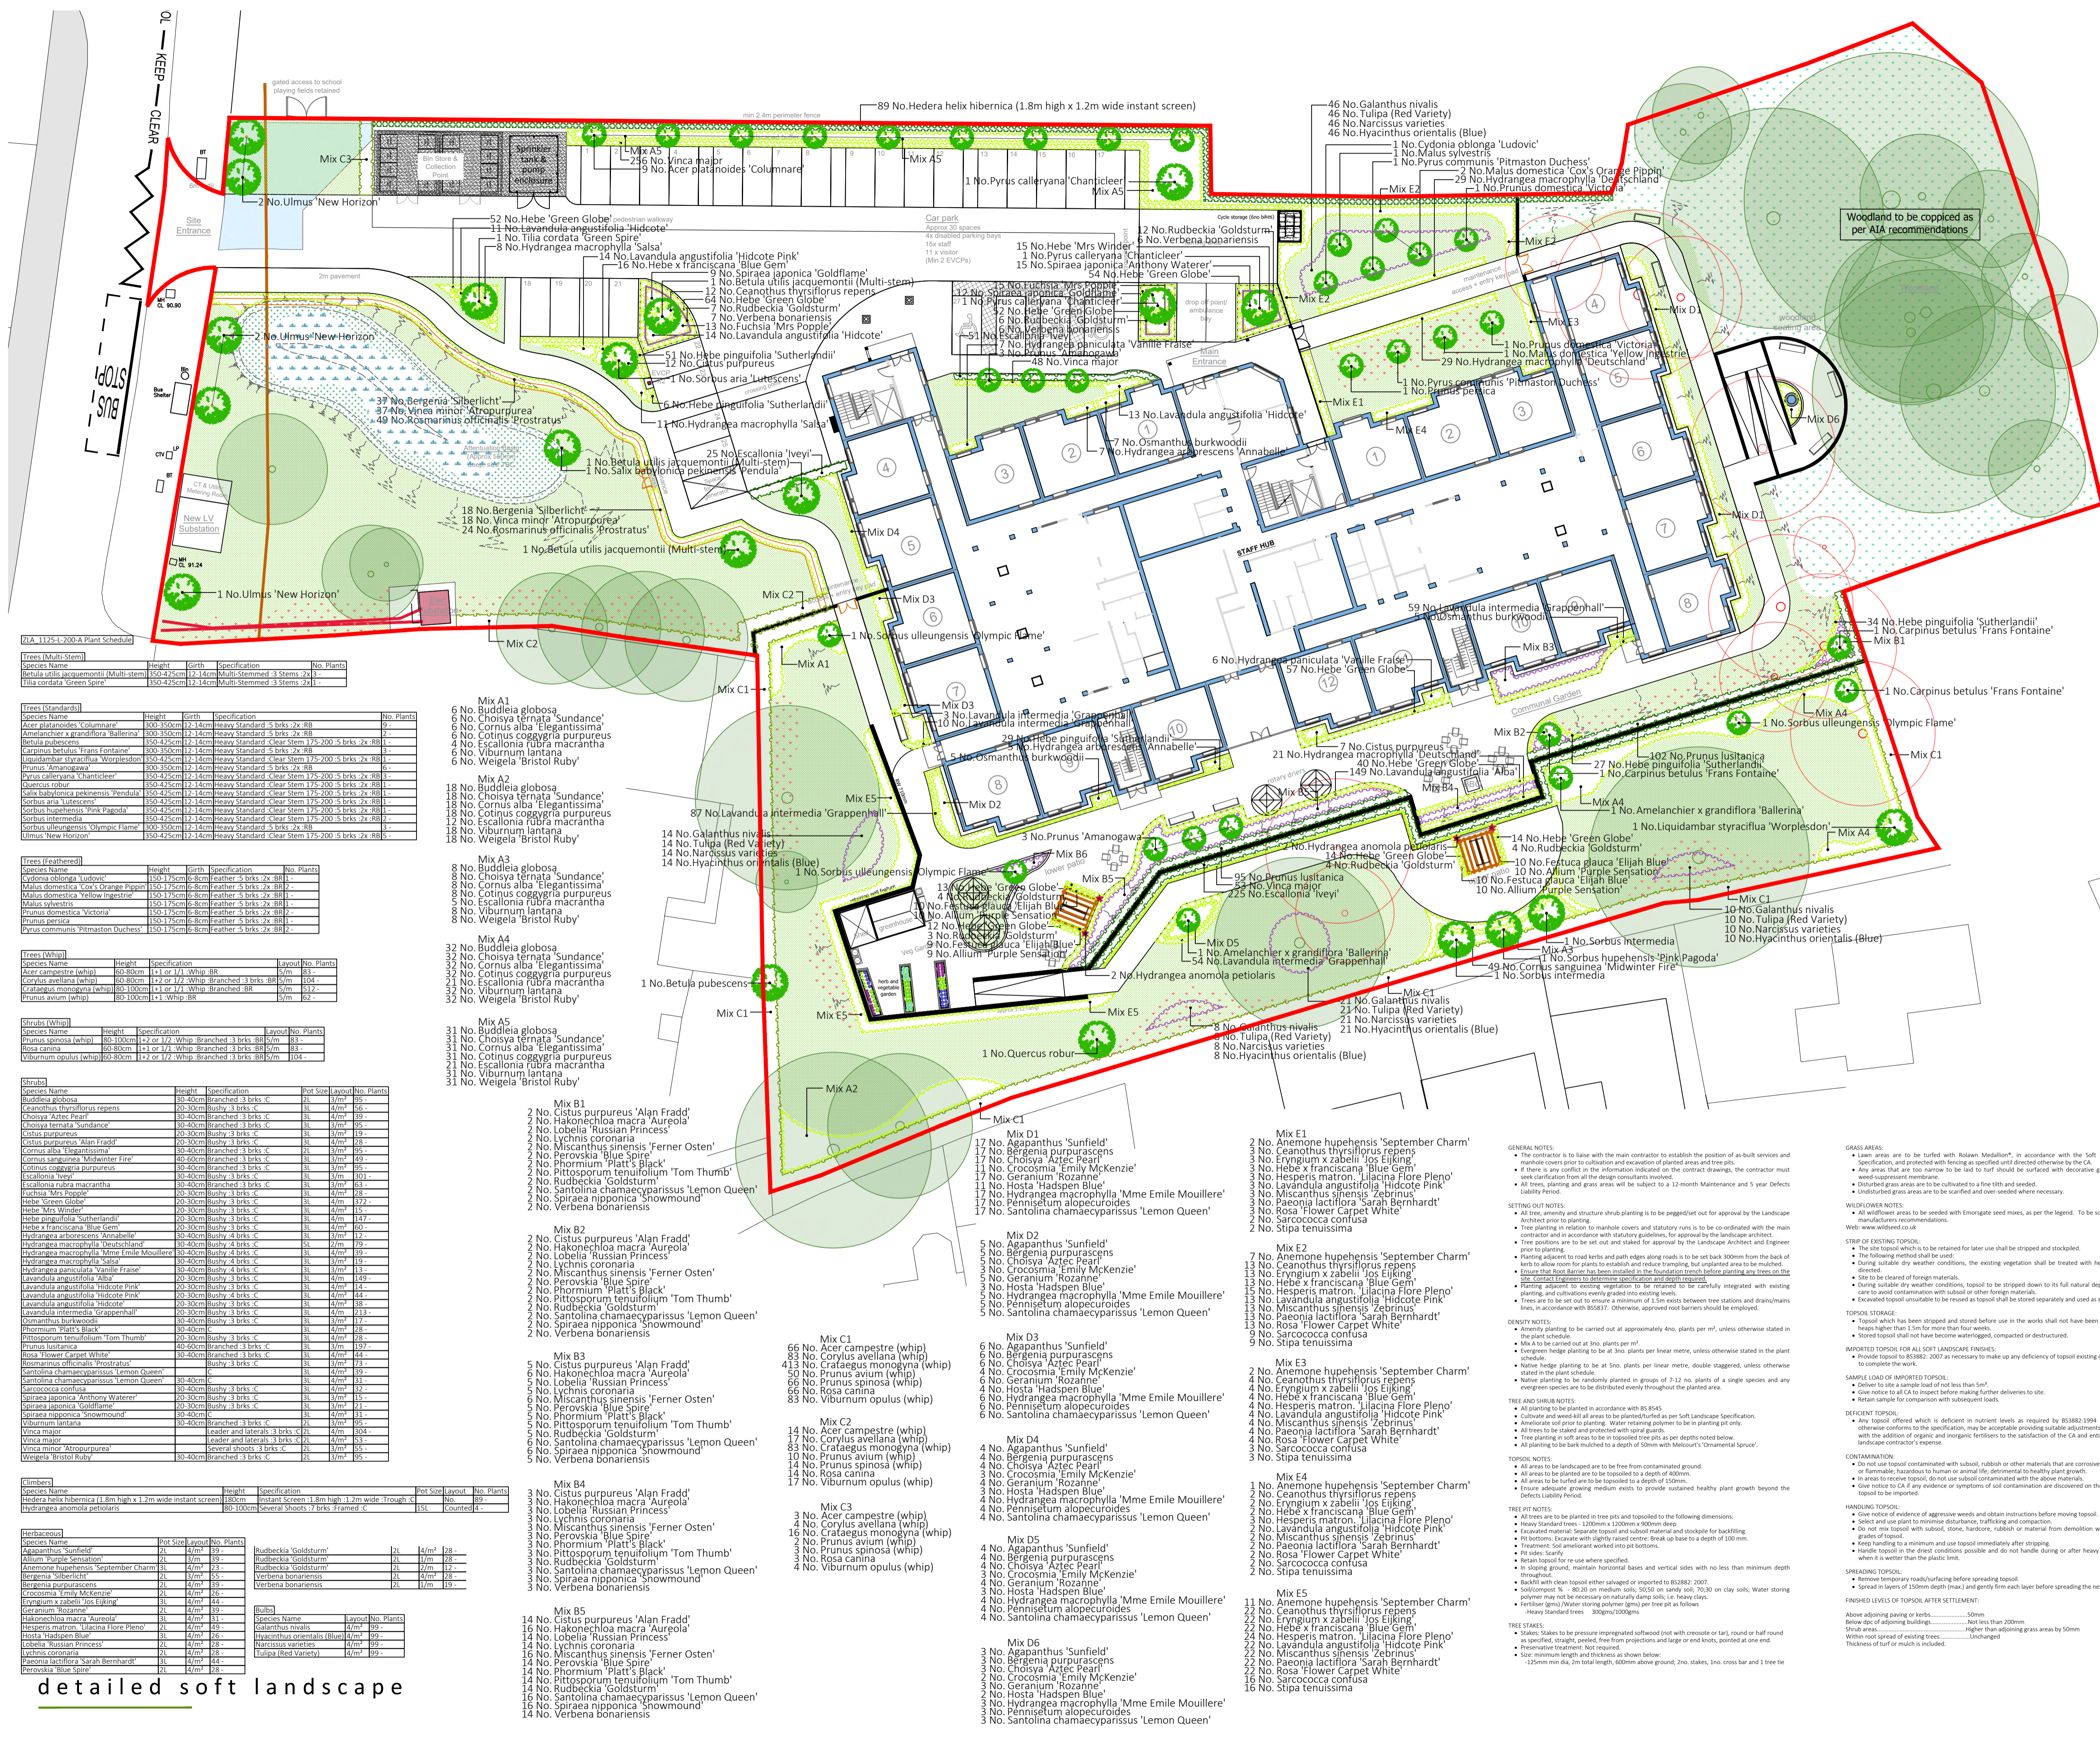

GreenSquareAccord

zla1125
Land at The Endeavour Centre
Wellington, Telford

L-200
Detailed Soft Landscape

date August 2021
status planning

rev **B**
A Local Authority comments 09/12/21
B Update boundary and remove smoking shelter 13/12/21

- Boundary
- Existing trees
- Existing trees to be removed
- Proposed tree planting
- Proposed amenity planting
- Proposed evergreen hedge
- Proposed native hedge
- Existing woodland floor left to regenerate naturally
- Proposed amenity grass
- Proposed wildflower Emorgate EC2 - Special Cornfield Mixture
- Proposed flowering lawn Emorgate E11
- Proposed wildflower Emorgate EM8 - Meadow Mix for Wetlands
- Proposed wildflower Emorgate EP1 - Pond Edge Mixture
- Buildings

scale 1 : 250 @ A1
0 2 4 8 12 17 m

zebra landscape architects ltd is part of zebra group consulting ltd
30 st georges square | worcester | wrc1 1hx | 01905 947 558
hello@zebralandscapes.co.uk

ETA 1125 - 1:200-A Plant Schedule

Species Name	Height	Girth	Specification	No. Plants
Betula utilis jacquemontii (Multi-stem)	350-425cm	12-14cm	Multi-Stemmed 3 Stems 2x13	3
Tilia cordata 'Green Spire'	350-425cm	12-14cm	Multi-Stemmed 3 Stems 2x11	2

Traces (Standard)

Species Name	Height	Girth	Specification	No. Plants
Buddleia globosa	300-350cm	12-14cm	Heavy Standard 5 Brks 2x RB	9
Acer platanoides 'Columnare'	350-425cm	12-14cm	Heavy Standard 3 Brks 2x RB	2

Traces (Leathered)

Species Name	Height	Girth	Specification	No. Plants
Cydonia oblonga 'Ludovic'	150-175cm	6-8cm	Leather 5 Brks 2x RB	1
No. Cornus alba 'Elegantissima'	150-175cm	6-8cm	Leather 5 Brks 2x RB	1

Traces (Whip)

Species Name	Height	Specification	Layout	No. Plants
Acer campestre (whip)	60-80cm	1+ or 1/1 Whip BR	5/m	85
Cornus avellana (whip)	60-80cm	1+ or 1/1 Whip Branched 3 Brks RB	5/m	82

Shrubs (Whip)

Species Name	Height	Specification	Layout	No. Plants
Buddleia globosa	60-80cm	1+ or 1/1 Whip BR	5/m	85
Cornus alba 'Elegantissima'	60-80cm	1+ or 1/1 Whip Branched 3 Brks RB	5/m	82

Shrubs

Species Name	Height	Specification	Pot Size	Layout	No. Plants
Buddleia globosa	50-60cm	Branched 3 Brks c	2L	3/m	95
Ceanothus thyrsiflorus repens	50-60cm	Branched 3 Brks c	3L	4/m	99

Mix B1

2 No. Cistus purpureus 'Alan Fradd'	2 No. Hakonechloa macra 'Aureola'	2 No. Lobelia 'Russian Princess'	2 No. Lychins coronaria	2 No. Perovskia 'Blue Spire'	2 No. Santolina chamaecyparissus 'Lemon Queen'	2 No. Spiraea nipponica 'Snowmound'	2 No. Verbena bonariensis

Mix B2

2 No. Cistus purpureus 'Alan Fradd'	2 No. Hakonechloa macra 'Aureola'	2 No. Lobelia 'Russian Princess'	2 No. Lychins coronaria	2 No. Perovskia 'Blue Spire'	2 No. Santolina chamaecyparissus 'Lemon Queen'	2 No. Spiraea nipponica 'Snowmound'	2 No. Verbena bonariensis

Mix B3

5 No. Cistus purpureus 'Alan Fradd'	6 No. Hakonechloa macra 'Aureola'	6 No. Lobelia 'Russian Princess'	6 No. Lychins coronaria	6 No. Perovskia 'Blue Spire'	6 No. Santolina chamaecyparissus 'Lemon Queen'	6 No. Spiraea nipponica 'Snowmound'	6 No. Verbena bonariensis

Mix B4

3 No. Cistus purpureus 'Alan Fradd'	3 No. Hakonechloa macra 'Aureola'	3 No. Lobelia 'Russian Princess'	3 No. Lychins coronaria	3 No. Perovskia 'Blue Spire'	3 No. Santolina chamaecyparissus 'Lemon Queen'	3 No. Spiraea nipponica 'Snowmound'	3 No. Verbena bonariensis

detailed soft landscape